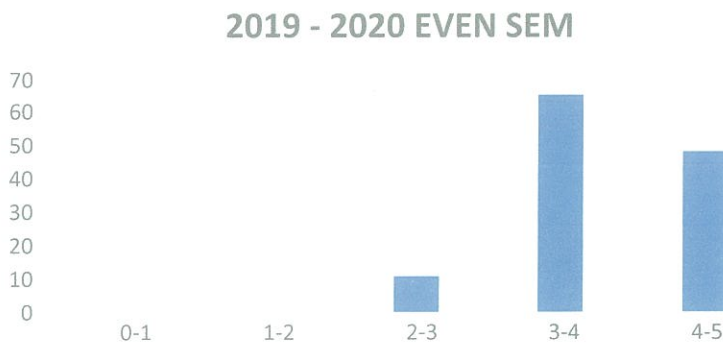

### Range Wise Distribution for academic year 2019-2020

Feedback score	Teachers count
0-1	0
1-2	0
2-3	9
3-4	63
4-5	40

Feedback score	Teachers count
0-1	0
1-2	0
2-3	11
3-4	65
4-5	48

The various aspects are rated on the scale of 1 to 5  
1. Below average 2. Average 3. Good 4. Very good 5. Excellent