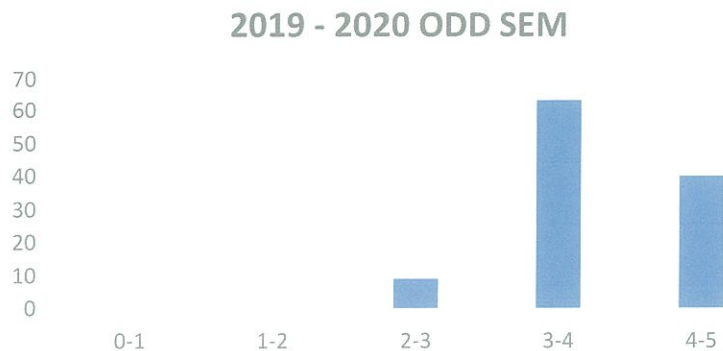

### Range Wise Distribution for academic year 2019-2020

Feedback score	Teachers count
0-1	0
1-2	0
2-3	9
3-4	63
4-5	40

Feedback score	Teachers count
0-1	0
1-2	0
2-3	11
3-4	65
4-5	48

The various aspects are rated on the scale of 1 to 5  
1. Below average 2. Average 3. Good 4. Very good 5. Excellent