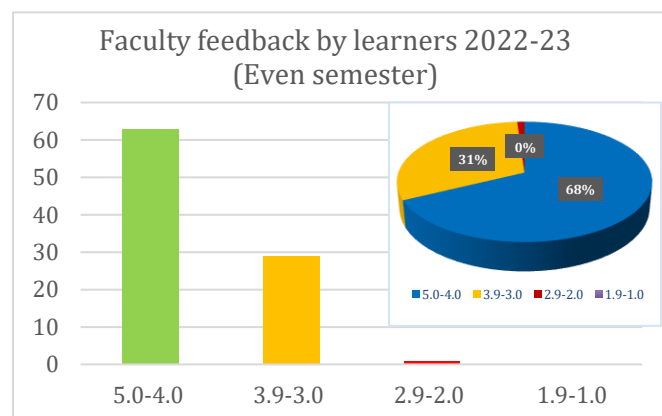

Faculty feedback by learners

Teaching learning experience by individual faculty is rated on the scale of 1 to 5 by learners

1. Below Average 2. Average 3. Good 4. Very Good 5. Excellent

Faculty feedback by learners (Odd sem)		
feedback score (range)	No of faculty	% percentage
5.0-4.0	80	81.63
3.9-3.0	18	18.36
2.9-2.0	0	0
1.9-1.0	0	0

Faculty feedback by learners (Even sem)		
feedback score (range)	No of faculty	% percentage
5.0-4.0	63	67.74
3.9-3.0	29	31.18
2.9-2.0	1	1.075269
1.9-1.0	0	0

vs Kulkarni.

Dr. Vanita Kulkarni
Convenor: feedback Committee