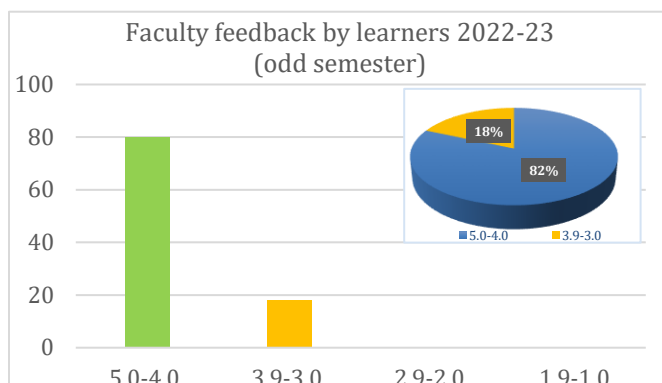

Faculty feedback by learners

Teaching learning experience by individual faculty is rated on the scale of 1 to 5 by learners

1. Below Average 2. Average 3. Good 4. Very Good 5. Excellent

Faculty feedback by learners (Odd sem)		
feedback score (range)	No of faculty	% percentage
5.0-4.0	80	81.63
3.9-3.0	18	18.36
2.9-2.0	0	0
1.9-1.0	0	0

Faculty feedback by learners (Even sem)		
feedback score (range)	No of faculty	% percentage
5.0-4.0	63	67.74
3.9-3.0	29	31.18
2.9-2.0	1	1.075269
1.9-1.0	0	0

vs Kulkarni.

Dr. Vanita Kulkarni
Convenor: feedback Committee