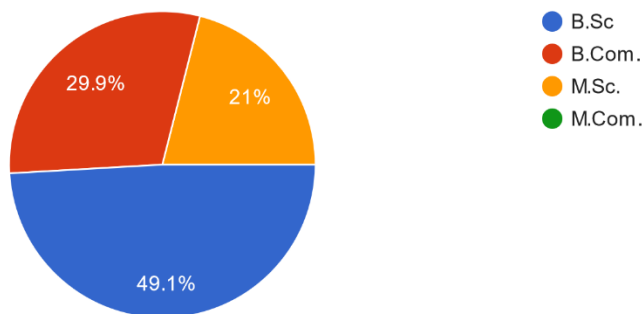

Name of the Program (Class)

442 responses