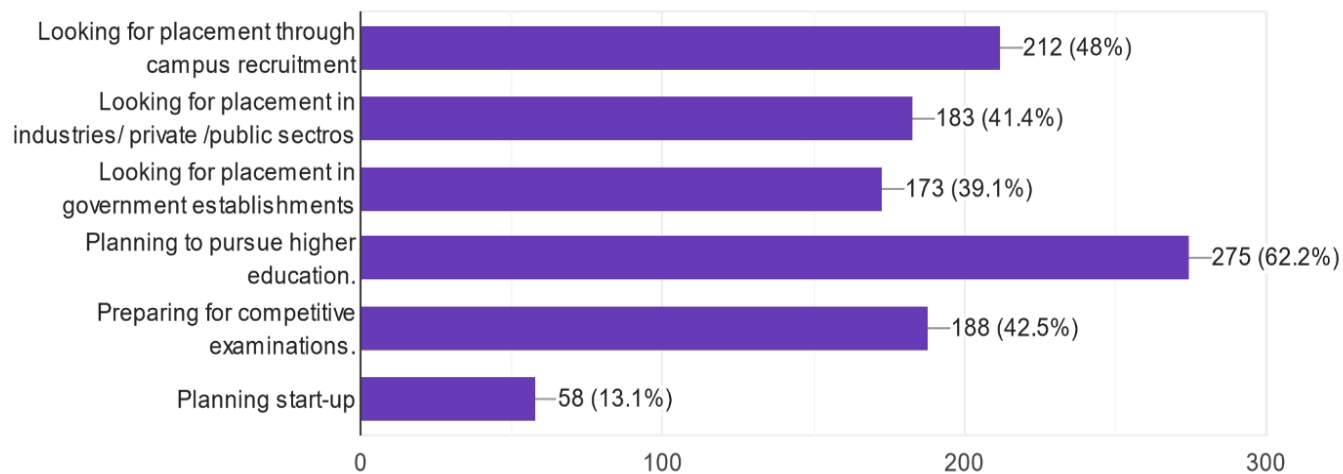

Number of Students responded: 442

No	Question	1	2	3	4	5	Weighted Average
1	Relevance of program with your future plans	2.71	15.16	36.65	28.05	17.42	3.42
2	Interdisciplinary approach during curriculum	1.81	14.71	35.07	28.73	19.68	3.50
3	Outcome of the course	2.04	12.44	32.58	32.35	20.59	3.57
4	Distribution of theory and Lab work/tutorials	4.30	14.48	30.77	28.96	21.49	3.49
5	Application of the syllabus to the present scenario	3.62	14.03	31.45	29.86	21.04	3.51
6	Skill and knowledge acquired through the course content	2.71	12.44	31.00	30.32	23.53	3.60
7	Application of the course content to get employability	4.30	15.38	33.26	25.57	21.49	3.45
8	Development of Communication skills both verbal & written during the course work.	0.23	6.56	32.58	38.69	21.95	3.76
9	Development of competencies through self-education for lifelong learning	0.23	6.79	32.81	39.37	20.81	3.74
10	Development of overall personality through various activities organized by department/ institute during the course work.	1.58	8.37	27.60	36.43	26.02	3.77
11	Rate your overall experience of KJSSC during the coursework.	0.45	2.71	21.95	33.71	41.18	4.12
	Final Score						3.63

Anshu
PRINCIPAL
K. J. SOMAIYA COLLEGE OF SCIENCE & COMMERCE
VIDYAVIHAR, MUMBAI-77. (6)

Name of the Program (Class)

442 responses

Future Plans

442 responses

PRINCIPAL
 K. J. SOMAIYA COLLEGE OF SCIENCE & COMMERCE
 VIDYAVIHAR, MUMBAI-77. (63)