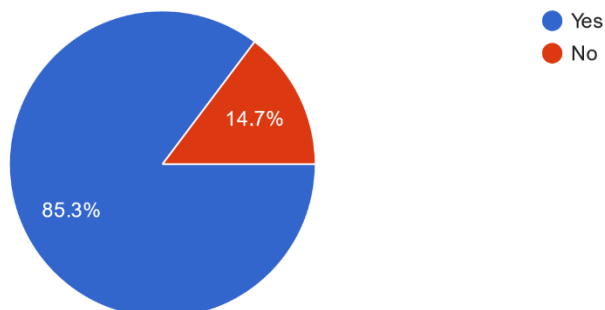

Do you think your graduate / post -graduate course education prepared you for your initial job and/ or higher studies? *

442 responses