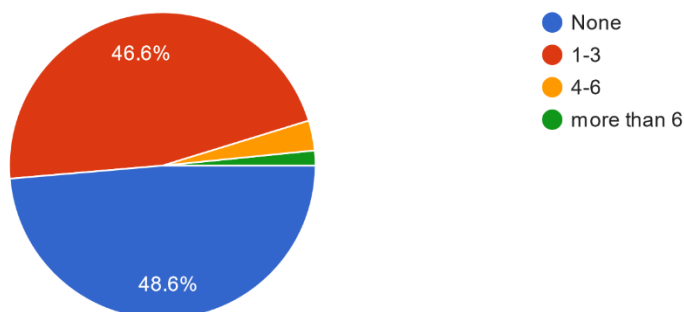

How many courses or training programs have you taken outside the degree program? *

442 responses